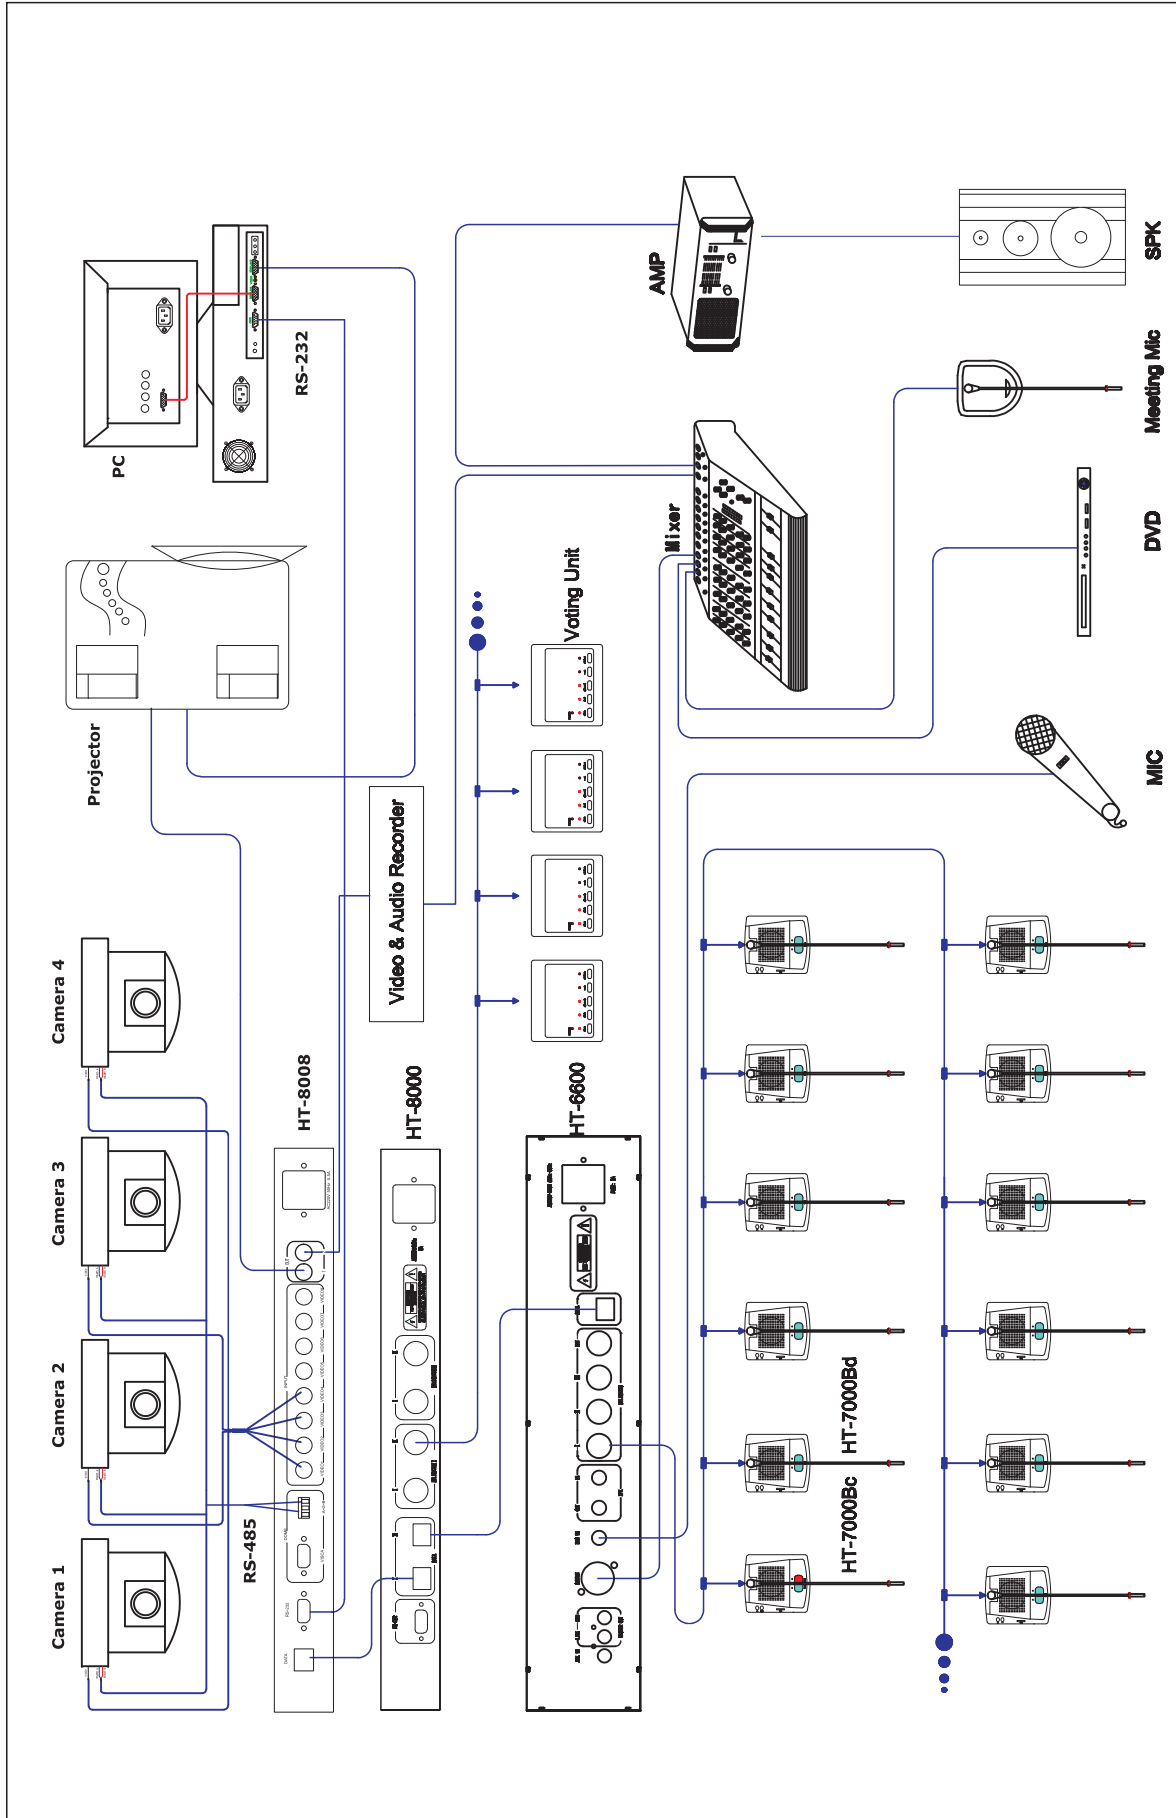

HT-6600 System Connection Diagram