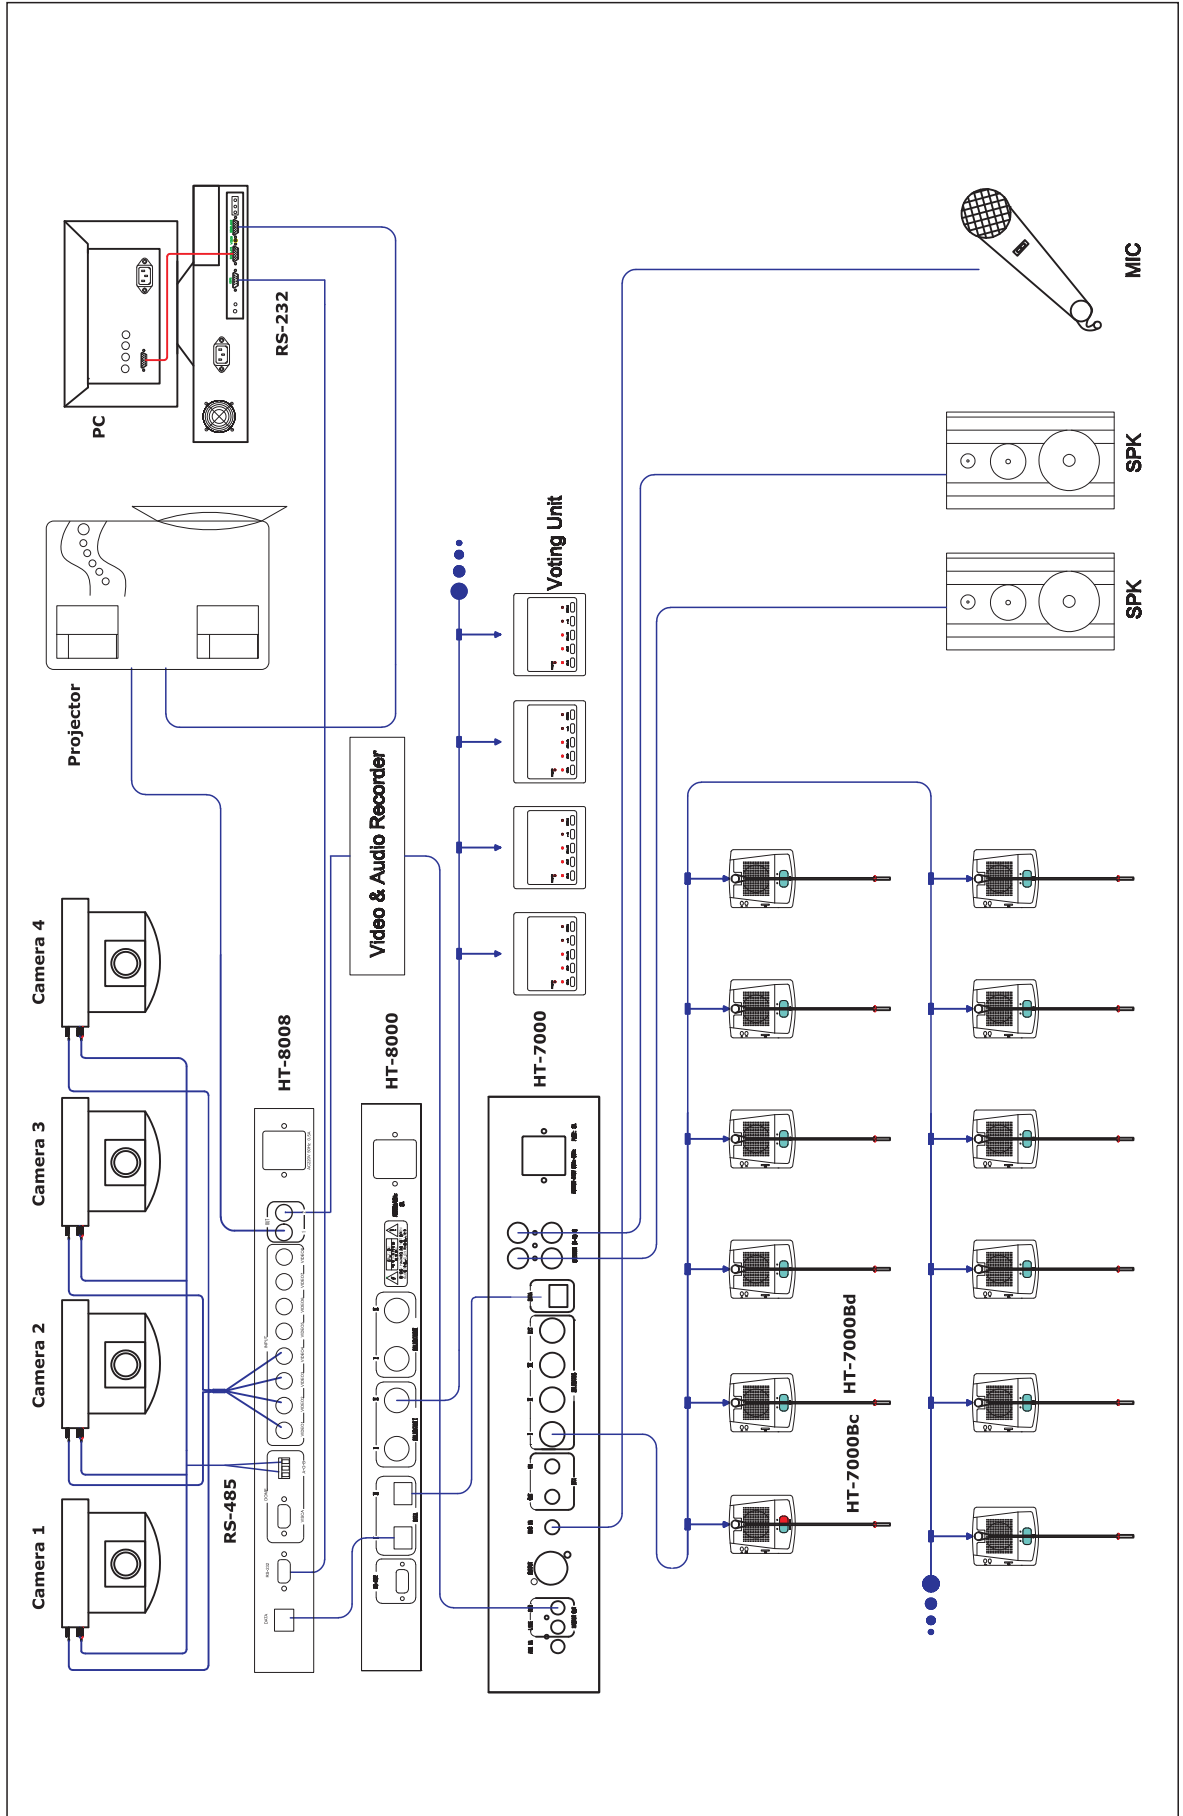

HT-ZP1 E-Desk Unit

- ▶ Outer LCD type: 7" TFT 16:9
- ▶ Resolution: 800 x 480, 262K color
- ▶ Inner LCD Resolution: 160 x 32
- ▶ Dimension: 230×136×96mm
- ▶ Power adaptor: 14V/500mA
- ▶ Battery: 12V/4000mAH
- ▶ Connection interface: USB/Power jack

**Equipment and Function List**

Main Unit Microphone	HT-7000 Main Unit			HT-6600 Main Unit			HT-7300 Main Unit		
	Discuss	Video	Vote	Discuss	Video	Vote	Discuss	Video	Vote
HT-7000Ac/d	V	*		V	*		V	V	
HT-7000Bc/d	V	*		V	*		V	V	
HT-7010c/d	V	*		V	*		V	V	
HT-7100c/d	V	*	●	V	*	●	V	V	V
HT-7110c/d	V	*	●	V	*	●	V	V	V
HT-7200c/d	V	*	●	V	*	●	V	V	V
HT-7210c/d	V	*	●	V	*	●	V	V	V
HT-7300c/d	V	*		V	*		V	V	
HT-7500c/d	V	*		V	*		V	V	
HT-7600c/d	V	*		V	*		V	V	
HT-7700c/d	V	*	●	V	*	●	V	V	V
HT-7800c/d	V	*	●	V	*	●	V	V	V
HT-7800Ac/d	V	*	●	V	*	●	V	V	V
HT-7800Bc/d	V	*	●	V	*	●	V	V	V
HT-8200c/d	V	*		V	*		V	V	
HT-8300c/d	V	*		V	*		V	V	
HT-8300Ac/d	V	*		V	*		V	V	
HT-8400c/d	V	*		V	*		V	V	
HT-8310c/d	V	*		V	*		V	V	
HT-8320c/d	V	*	●	V	*	●	V	V	V

Function Details	HT-7200 Main Unit			
	Discuss	Video	Vote	Interpretation
HT-7900c/d	V	V	V	V
HT-7900Ac/d	V	V	V	V
HT-8100c/d	V	V	V	V
HT-838c/d	V	V	V	V

- ▶ V = Achieve the function without other equipments
- ▶ \* = Add HT-8008 video processor to achieve video camera auto-track function
- ▶ ● = Add HT-8000 voting processor to achieve voting function

HT-7000 System Connection Diagram