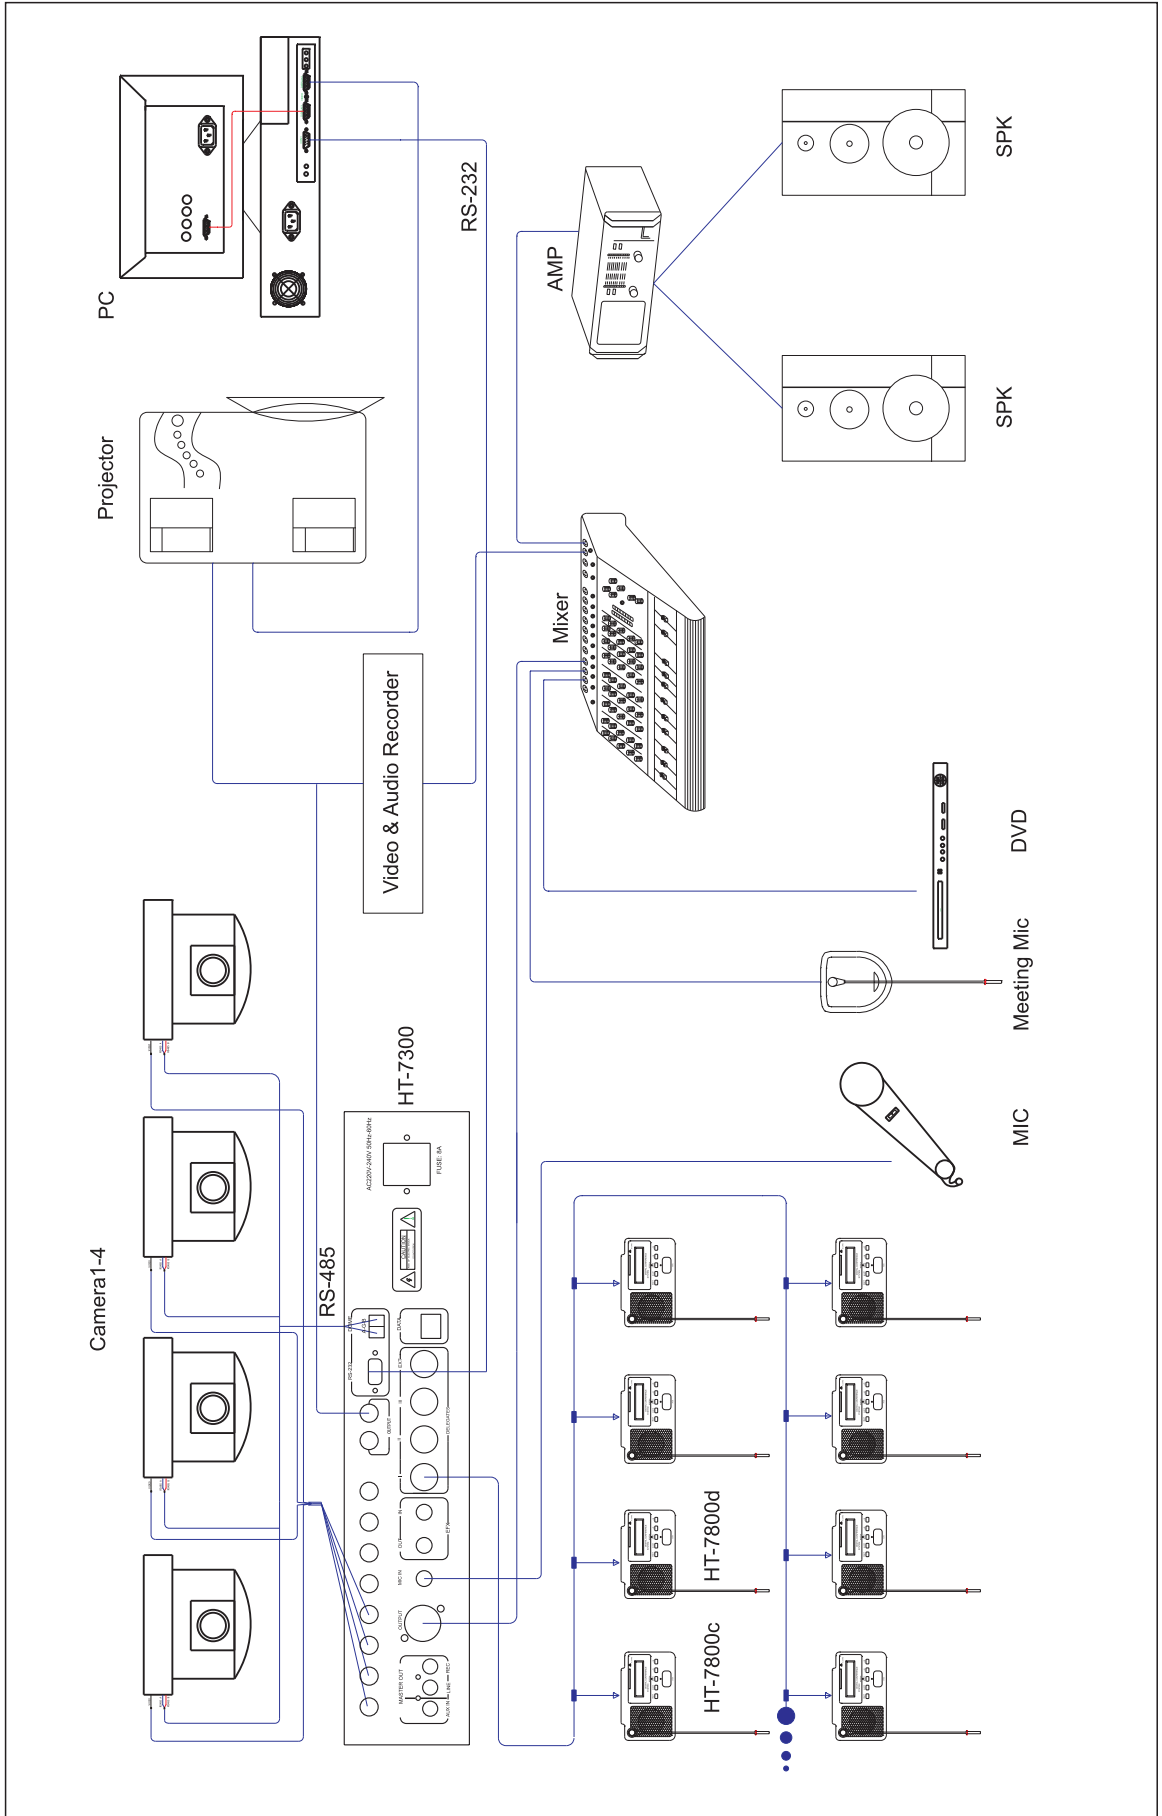

**Equipment and Function List**

Main Unit Microphone	HT-7000 Main Unit			HT-6600 Main Unit			HT-7300 Main Unit		
	Discuss	Video	Vote	Discuss	Video	Vote	Discuss	Video	Vote
HT-7000Ac/d	V	*		V	*		V	V	
HT-7000Bc/d	V	*		V	*		V	V	
HT-7010c/d	V	*		V	*		V	V	
HT-7100c/d	V	*	●	V	*	●	V	V	V
HT-7110c/d	V	*	●	V	*	●	V	V	V
HT-7200c/d	V	*	●	V	*	●	V	V	V
HT-7210c/d	V	*	●	V	*	●	V	V	V
HT-7300c/d	V	*		V	*		V	V	
HT-7500c/d	V	*		V	*		V	V	
HT-7600c/d	V	*		V	*		V	V	
HT-7700c/d	V	*	●	V	*	●	V	V	V
HT-7800c/d	V	*	●	V	*	●	V	V	V
HT-7800Ac/d	V	*	●	V	*	●	V	V	V
HT-7800Bc/d	V	*	●	V	*	●	V	V	V
HT-8200c/d	V	*		V	*		V	V	
HT-8300c/d	V	*		V	*		V	V	
HT-8300Ac/d	V	*		V	*		V	V	
HT-8400c/d	V	*		V	*		V	V	
HT-8310c/d	V	*		V	*		V	V	
HT-8320c/d	V	*	●	V	*	●	V	V	V

Function Details	HT-7200 Main Unit			
	Discuss	Video	Vote	Interpretation
HT-7900c/d	V	V	V	V
HT-7900Ac/d	V	V	V	V
HT-8100c/d	V	V	V	V
HT-838c/d	V	V	V	V

- ▶ V = Achieve the function without other equipments
- ▶ \* = Add HT-8008 video processor to achieve video camera auto-track function
- ▶ ● = Add HT-8000 voting processor to achieve voting function

HT-7000 System Connection Diagram

### HT-6600 System Connection Diagram

HT-7300 System Connection Diagram

HT-7200 System Connection Diagram